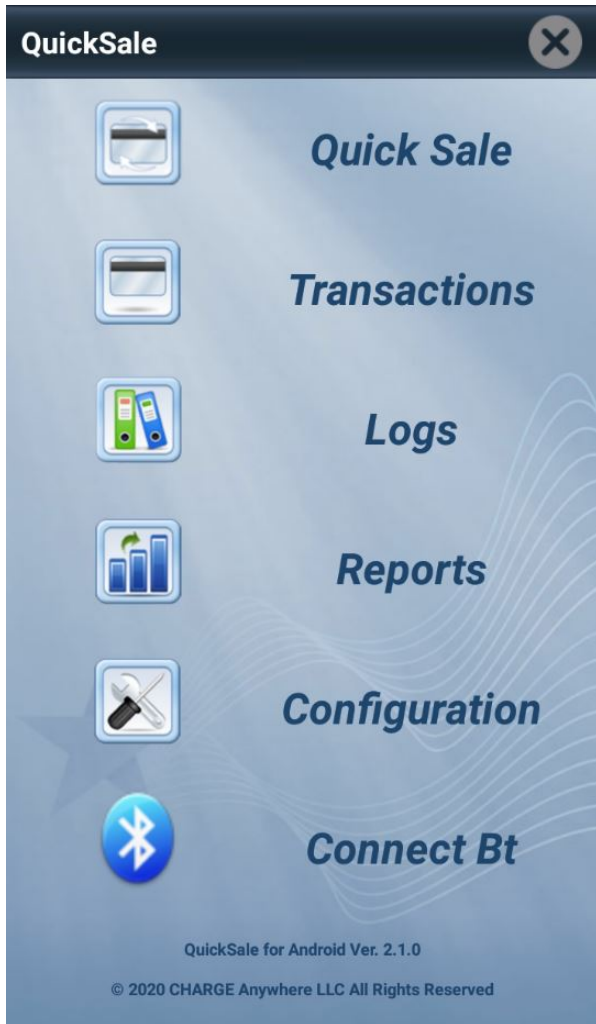

QuickSale Payment App

- Configurable Tender Types
  - Credit, Debit, EBT, ACH, Gift
  - Returns, Voids
- Cash Discount / Surcharge
  - Customize Label
  - Fixed amount or Percentage
  - Amount + Tax +Tip
- Email Receipts
- Tax, Tip and Tip Adjust function
- Customized Reports
- Transaction Logs
- External PIN Pad available
- Remote Key Injections
- Remote Software updates without merchant interruption